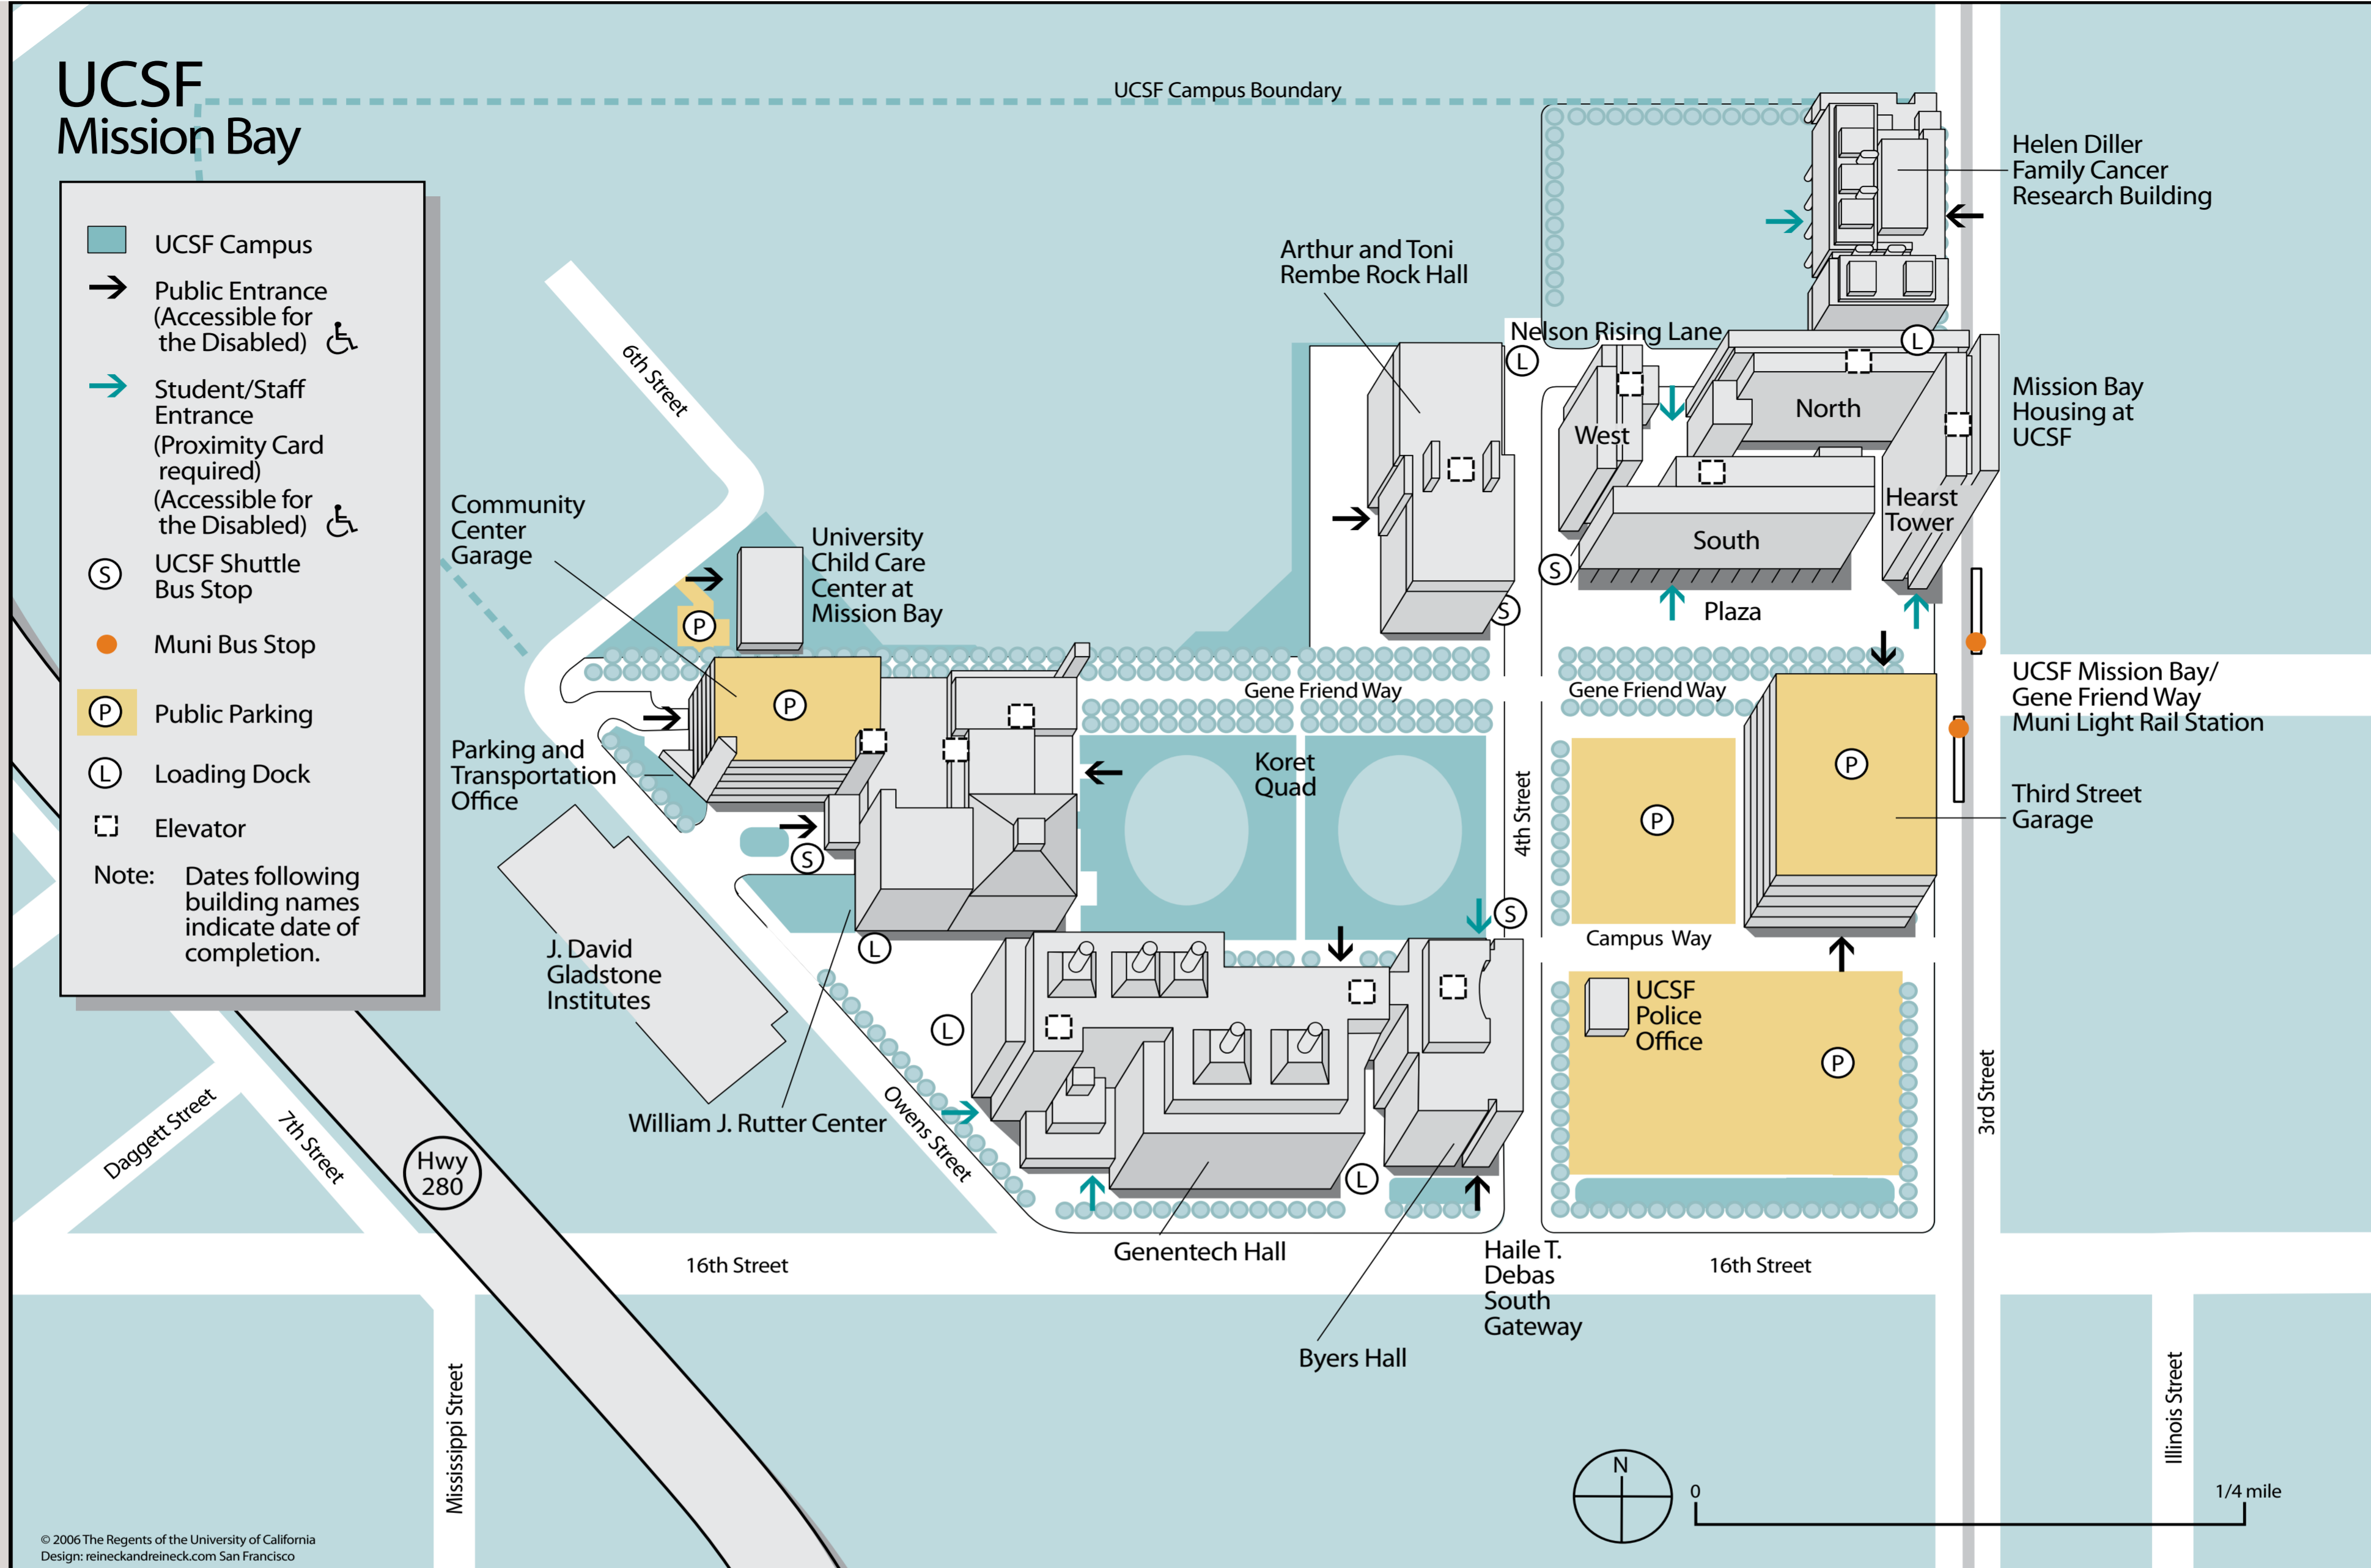

UCSF Mission Bay

■ UCSF Campus
➔ Public Entrance (Accessible for the Disabled)
➔ Student/Staff Entrance (Proximity Card required) (Accessible for the Disabled)
S UCSF Shuttle Bus Stop
● Muni Bus Stop
P Public Parking
L Loading Dock
 Elevator
 Note: Dates following building names indicate date of completion.

Arthur and Toni Rembe Rock Hall (RH)
1550 4th Street

Byers Hall (BH)
1700 4th Street

Genentech Hall (GH)
600 16th Street
 • Genentech Hall Cafe
 • University Express
 • ATM (Golden 1)

Helen Diller Family Cancer Research Building (DB)
1450 3rd Street

J. David Gladstone Institutes (Affiliated)
1650 Owens Street

William J. Rutter Center (RC)
1675 Owens Street
 • Bakar Fitness & Recreation Center
 • Conference Center
 • The Pub

Mission Bay Housing at UCSF (H)
 Hearst Tower: 1560 3rd Street
 West: 1505 4th Street
 North: 525 Nelson Rising Lane
 South: 550 Gene Friend Way
 • ATM (Bank of America/Wells Fargo)
 • Pesant Pies
 • Subway
 • Terzetto Express

Parking and Transportation Office (PT)
1625 Owens Street

Third Street Garage
1650 3rd Street

University Child Care Center at Mission Bay (UC)
1555 6th Street

© 2006 The Regents of the University of California
Design: reineckandreineck.com San Francisco